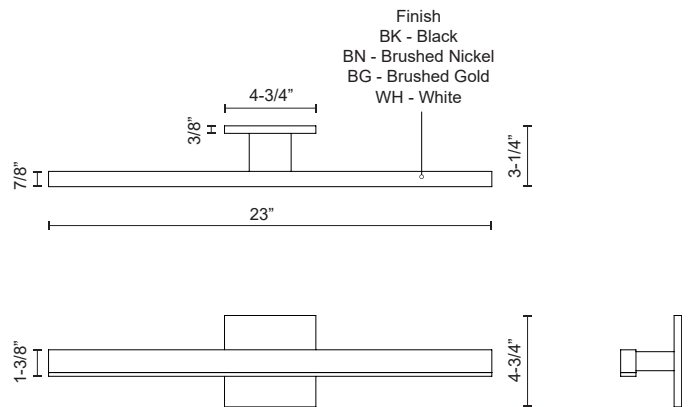

VEGA VL10323

VANITY

PROJECT

SPECIFICATION DETAILS

Fixture Dimensions	W23" x H1-3/8" x E3-1/4"
Light Source	AC LED Module
Wattage	16W
Total Lumens	1200lm
Delivered Lumens	BK-585lm; BN-755lm; WH-832lm;
Voltage	120V
Color Temperature	3000K
CRI (Ra)	90CRI
Optional Color Temps	2700K - 5000K Available, Minimum Order Quantities Apply
LED Rated Life	50,000 hours
Dimming	100% - 10%, ELV Dimmer (Not Included)
Diffuser Details	White Acrylic Diffuser
ADA Compliant	Yes
Location	Damp
Illumination Direction	Downlight
Mounting Style	All Orientation; Wall;
CEC Title 24 JA8	Yes, JA8-2022
Canopy Dimensions	W4-3/4" x H4-3/4" x E3/8"
Paint Finish	BG01; BK02; BN02; WH02;

* For custom options, consult factory for details.

* For warranty information, please visit www.kuzcolighting.com/warranty

DESCRIPTION

Ultra-sleek and clean lighting is now available with the Vega collection. This slim wall and vanity collection is diverse in its use and will never look dated. It can highlight a wall, bathroom, or bedroom without ever appearing bulky. The LED light is delivered in an even and effective manner. May be mounted both vertically and horizontally.

KUZCO

CANADA: 19054 28TH AVENUE - SURREY, BC V3Z 6M3

USA: 3035 E. LONE MOUNTAIN ROAD - LAS VEGAS, NV 89081

WWW.KUZCOLIGHTING.COM

© 2017 KUZCO LIGHTING. ALL RIGHTS RESERVED.

COMMENT